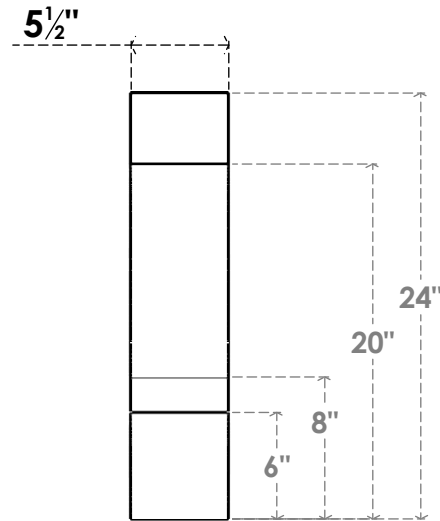

ITEM NUMBER: BRCPC055X12000X24000BOA

5 1/2"W X 12"D X 24"H BALBOA ARCHITECTURAL GRADE PVC CLOSED KNEE BRACE

SIDE PROFILE

FRONT PROFILE

ISOMETRIC

EKENA MILLWORK
2300 WEST MAIN ST.
CLARKSVILLE, TX 75426
TOLL FREE: 866-607-0453
WWW.EKENAMILLWORK.COM