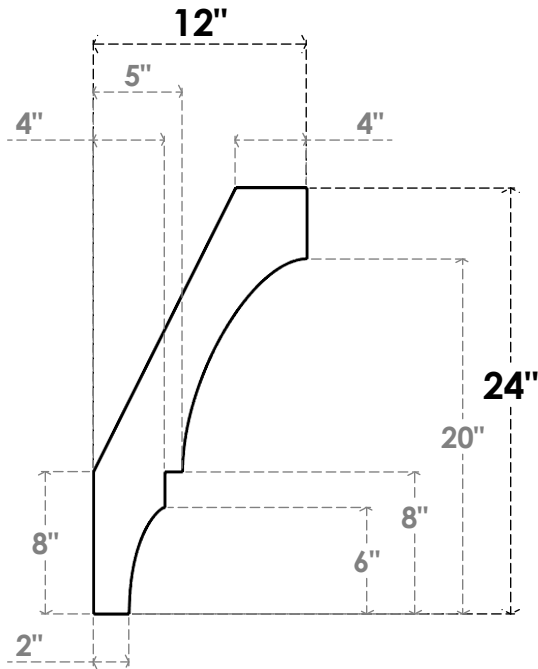

ITEM NUMBER: BRCPC055X12000X24000BOA

5 1/2"W X 12"D X 24"H BALBOA ARCHITECTURAL GRADE PVC CLOSED KNEE BRACE

SIDE PROFILE

FRONT PROFILE

ISOMETRIC

EKENA MILLWORK
2300 WEST MAIN ST.
CLARKSVILLE, TX 75426
TOLL FREE: 866-607-0453
WWW.EKENAMILLWORK.COM